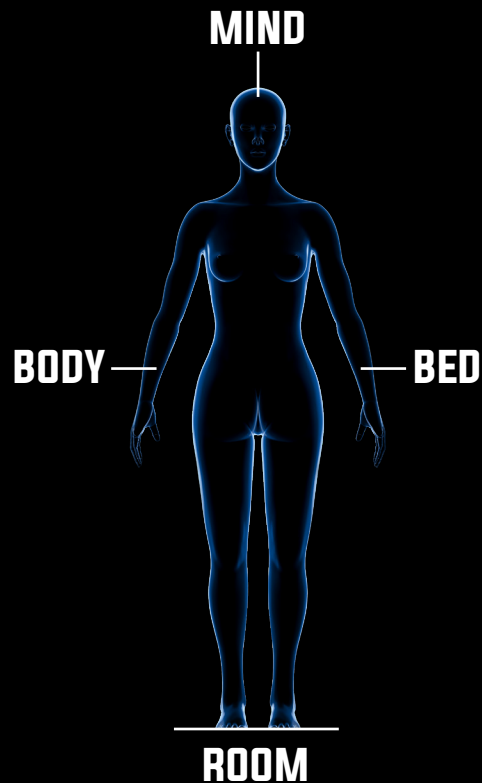

 Temprakon is an expert in better sleep. We call it 360° performance sleep.

It's all about your sleep.

**MIND:** Your mental state, stress, mood, habits and mental flow.

**BODY:** Your physical needs, fitness, eating and exercise habits.

**BED:** Your sleeping environment with choice of duvets, pillows and mattresses.

**ROOM:** Your surroundings with light, sound and other disturbances.

Temprakon offers good advice about better sleep at [www.temprakon.com](http://www.temprakon.com)